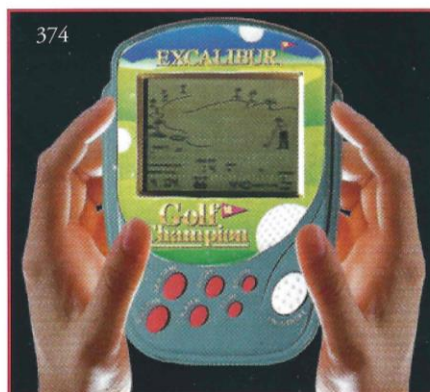

It's fun! It's exciting! It's a real challenge! The Excalibur Flight Simulator is so realistic you'll feel like you're flying your own airplane. Grab the life-like controls and take flight. Take off – fly over mountains. Fly through storms and turbulence. Then land safely home again.

- Simulate Take-Off, Flight and Landing
- View Full Instrumentation
- Large LCD Display Gives Your Position
- Use Radar to Avoid Life-Like Hazards

371

Electronic Golf

Enjoy the challenge and excitement of championship golf with this realistic hand-held game. Check the distance and select one of 13 clubs, judge the wind factor and apply the right amount of wrist snap, just like on a real course. Hit a bad shot? Just press Mulligan and try again. It's great fun anywhere!

- Realistic Swing and Club Selection
- Water, Wind, Sand Trap, Rough, and Other Life-Like Obstacles!
- 3 Practice and 2 Tournament Courses!

374

Think Fast

Take a break that puts your mind back on the fast track! Spot and press the two lighted buttons that challenge you faster and faster! Compete against yourself or another on two different levels, each with 16 more and more challenging rounds. Even move your opponent's lighted buttons by hitting yours first!

- Quickest mind and hand wins!
- Makes you think faster and faster!
- Challenge yourself or an opponent!
- Relieve tension and clear your mind!

372

Casino Game with Calculator

Now you can play some of the most popular casino games with this unique 6-in-1 Casino and Calculator unit. Place a bet and try your luck, and see how far you can go without going bust! Large LCD display makes playing easy to follow while sound effects add to all the excitement. Best of all, it comes with a built-in calculator for even greater convenience and practicality.