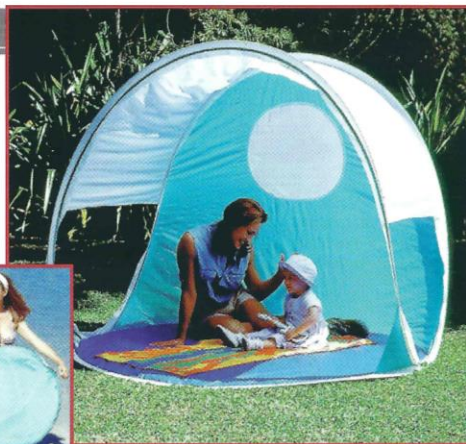

SunScreen

In less than 3 seconds, the SunScreen pops open, fully assembled and ready to use! Get maximum protection from the sun's rays. Perfect for beaches, parks, campsites and pools.

- Floor is made of heavy duty non-rip polyethylene
- Sturdy wind resistance design, measure 6'x6'x5'
- Light weight to carry- weighs only 5lbs