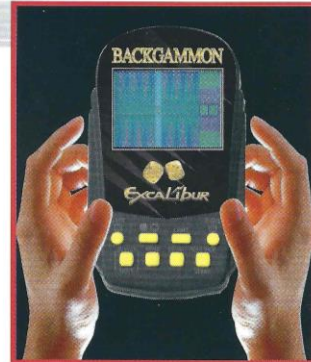

367

Mason's Maze

This incredible compact game is packed with 9999 games! Not only does it come with the popular multi level Brick Layer games, it also has other great challenges like fast action Grand Prix Shooting and the nerve wrenching Space Panic. Its large LCD display makes the game easy to see, while the smooth controls enables you to maneuver quickly and effortlessly.

- Large LCD Display
- Multi Games
- Sound Effects
- Convenient Controls