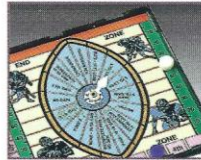

**Football Challenge
CD102**