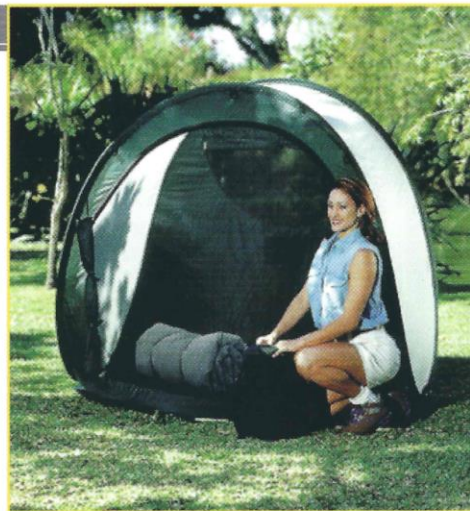

CAM

13701 S.W. 119th Avenue • Miami, FL 33186 • Tel: (305) 477-8080 • Fax: (305) 477-9516

Excalibur Electronics – 1997 Product Catalog

(photo copyright © by <http://www.schaakcomputers.nl/>) (600 dpi)