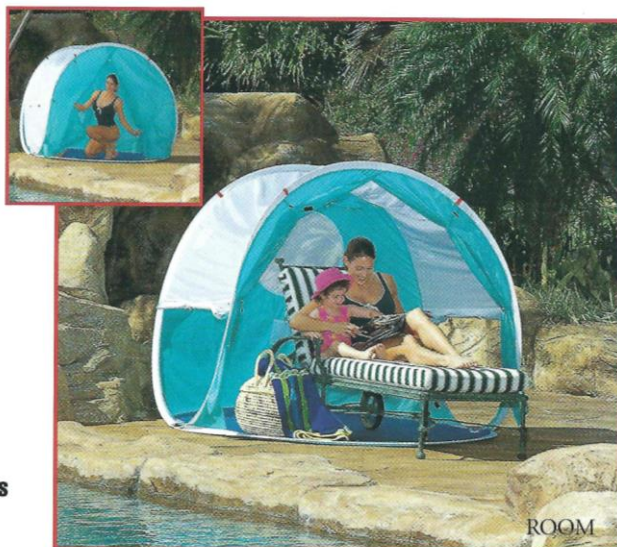

Changing Room

In less than 3 seconds, the Changing Room pops open, fully assembled and ready to use! Get maximum protection from the sun's rays. Provides complete privacy when closed. Perfect for beaches, parks, campsites and pools.

- Floor is made of heavy duty non-rip polyethylene
- Sturdy wind resistance design, measure 6'x6'x5'
- Light weight to carry- weighs only 5lbs

Talking Heart Rate Monitor with AM/FM Stereo

Fitness Alert monitors your heart rate so you can get the most benefit from your exercise program. Aerobic exercise is effective only if your workout raises your heart rate level above its resting level for 20 minutes or more. The level of 70% of your maximum heart rate is a good target for an average healthy person. Work for 20-30 minutes within the 60-85% zone a few times a week to improve your aerobic fitness and burn fat effectively. Workout at this level to improve your aerobic condition.

- Voice message announces heart rate
- High quality AM/FM radio. Earphones included
- Announces elapsed time
- Automatic radio mute function for voice messages

To maximize your workout and meet your personal fitness and training goals, you need to know your heart rate. Fitness Alert allows you to monitor your heart rate while enjoying your favorite AM/FM radio station.