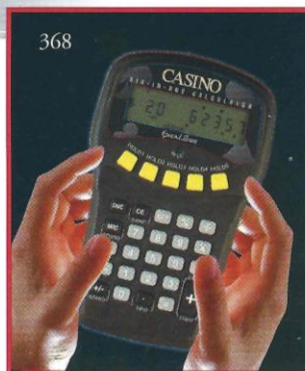

Casino Game with Calculator

Now you can play some of the most popular casino games with this unique 6-in-1 Casino and Calculator unit. Place a bet and try your luck, and see how far you can go without going bust! Large LCD display makes playing easy to follow while sound effects add to all the excitement. Best of all, it comes with a built-in calculator for even greater convenience and practicality.

Plays the following games:

- Slot Machine
- Black Jack
- Roulette
- Baccarat
- Poker

With Built-In
CALCULATOR

368