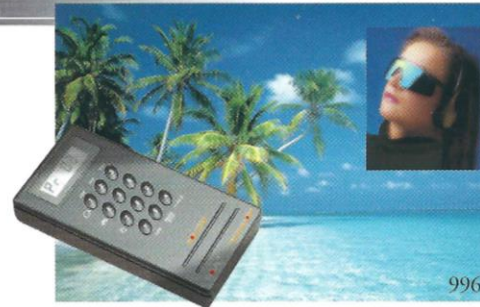

Project a full color analog clock up to 4 feet wide on your wall or ceiling. Includes quartz clock with moving second hand. Unique and functional night light. Use easel back to adjust angle and view. AC adapter included.

The Activator combines rhythmic lights and soothing sounds to help you experience complete relaxation. Put on the headphones and the special glasses and close your eyes. Soft light waves from the glasses and sound waves from the headphones will relax or rejuvenate you. Includes 22 pre-programmed and 2 user programmable sessions.