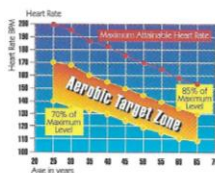

- Floor is made of heavy duty non-rip polyethylene
- Sturdy wind resistance design, measure 6'x6'x5'
- Light weight to carry- weighs only 5lbs

Talking Heart Rate Monitor with AM/FM Stereo

Fitness Alert monitors your heart rate so you can get the most benefit from your exercise program. Aerobic exercise is effective only if your workout raises your heart rate level above its resting level for 20 minutes or more. The level of 70% of your maximum heart rate is a good target for an average healthy person. Work for 20-30 minutes within the 60-85% zone a few times a week to improve your aerobic fitness and burn fat effectively. Workout at this level to improve your aerobic condition.