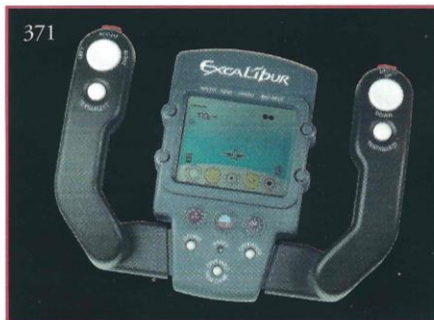

- Simulate Take-Off, Flight and Landing
- View Full Instrumentation
- Large LCD Display Gives Your Position
- Use Radar to Avoid Life-Like Hazards

371

Electronic Golf

Enjoy the challenge and excitement of championship golf with this realistic hand-held game. Check the distance and select one of 13 clubs, judge the wind factor and apply the right amount of wrist snap, just like on a real course. Hit a bad shot? Just press Mulligan and try again. It's great fun anywhere!