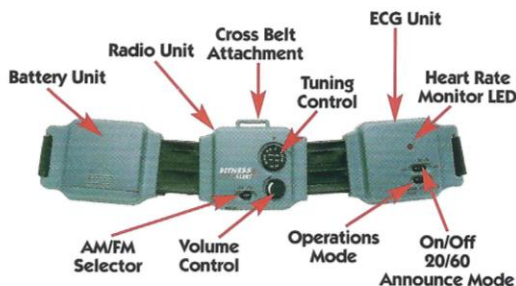

13701 S.W. 119th Avenue • Miami, FL 33186 • Tel: (305) 477-8080 • Fax: (305) 477-9516