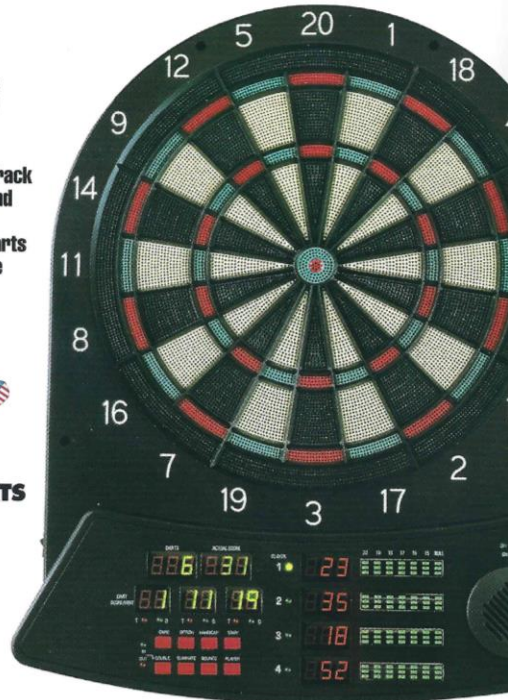

- 4 Player Computerized Scoring
- Electronic Voice Announcer and Sound Effects
- 9 Bright LED Displays Keep Track of Cumulative and Actual Scores
- 6 Deluxe Soft Darts
- Tournament Size Electronic Dartboard

SOFT TIP DARTS INCLUDED

GAME VARIATIONS!
Cricket Games
301
Challenge Games

COMPUTER CONTROLLED

PLO4

Zodiac Companion

Unlock the secrets to every personality with the Signs of the Zodiac

Find anyone's birth sign in the night sky! Gemini... Aquarius... Taurus... Pisces... Virgo... Now you can locate all 12 zodiac signs with the Zodiac Companion. Select one of the 12 charts and let the internal computer do the rest. The Zodiac Companion will tell you if the sign is viewable, which direction to look in the sky, and the proper elevation. Makes a great gift for those who love astrology or the stars.

- Automatically locates all 12 signs of the zodiac
- Shows how the stars connect to form the zodiac signs
- Includes 12 charts of the zodiac constellations
- Bonus! Information packed book - Signs in the Sky!
- Explores the wisdom of astrology and how to use it to improve life.