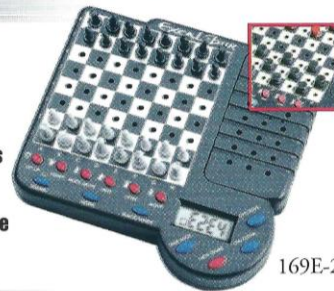

- Estimated Strength Rating of 1880
- 128 Levels Of Play
- Large book opening library
- Magnetic Board And Pieces With Storage Compartment

127E

Viper

Enjoy a challenging game of chess with the Viper portable electronic chess computer. With estimated strength rating of 1750, the Viper challenges players of all levels. Includes peg style chess pieces, a storage compartment, and snap on travel lid. Comes with large LCD window, 63 levels of play, a book opening library, and 1,000 hour battery life.

- Estimated Strength Rating of 1750
- 63 Levels Of Play
- LCD Window
- Long Battery Life
- Peg Style Pieces With Storage Compartment
- Snap On Travel Lid

120E

Travel Kingmaster

2 in 1 Chess & Checkers
Challenge yourself to a game of chess or checkers with this two in one portable computer game. The game includes peg style chess and checkers piece, a piece storage compartment and snap on storage compartment. With an estimated strength level of 1650, the Travel Kingmaster with teach mode helps beginners and challenges advance players.

- 2 Games in One
- 449 Level Settings
- Excalibur's Exclusive Teach Mode Teaches Beginners & Challenges Advanced Players
- Large LCD Display Shows Your Every Move

169E-2

Squire

This attractive travel chess computer includes peg style chess pieces, a piece storage compartment and a snap on travel lid. A large LCD window displays every move and function. A teach mode helps beginners learn the rules of chess and improve their game. With an estimated strength rating of 1650, the Squire plays a solid game at all levels.