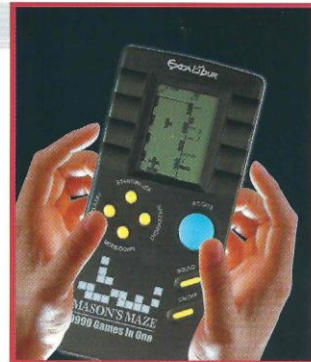

158E

LCD Backgammon

Enjoy the game of Backgammon with this unique portable electronic unit. Each button is conveniently located for ease of play. The Electronic Backgammon comes with 2 levels of play for beginners and advanced players. The entire game is played on a large LCD display, which means you don't have to worry about loose pieces.

- Large LCD Display
- 2 Levels of Play
- 1 or 2 Players
- Electronic Dice
- Take Back Move
- Easy Portability
- Stores Game In Memory

367

Mason's Maze

This incredible compact game is packed with 9999 games! Not only does it come with the popular multi level Brick Layer games, it also has other great challenges like fast action Grand Prix Shooting and the nerve wrenching Space Panic. Its large LCD display makes the game easy to see, while the smooth controls enables you to maneuver quickly and effortlessly.

- Large LCD Display
- Multi Games
- Sound Effects
- Convenient Controls

369

Solitaire

Forget about that loose deck of cards! Now you can enjoy the same game of Solitaire you find on most computers anywhere, anytime with this compact electronic unit. Small enough to fit in your pocket or briefcase, yet packed with great features for various types of game styles. Large LCD display enables you to view the game easily while convenient controls helps you to maneuver your cards.