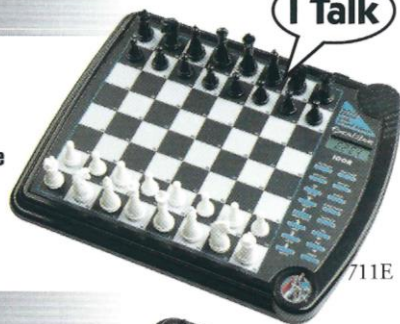

- Over 500-Word Speaking Vocabulary
- 100 Levels of Play
- Exclusive Teach Mode
- Large LCD Display
- Sound Effects
- Piece Storage Compartment
- Strong Program

701E

Igor "The Talking Chess Computer"

With its speaking vocabulary and exciting sound effects, Igor will provide hours of entertaining chess. You'll hear horses gallop and swords clang. Also included is an advanced teach mode so you can challenge Igor and see just how much you've learned. Features include 100 levels of play, Teach Mode, Chess Clock and Countdown Timer.

- Over 250 Word Vocabulary
- 100 Levels Of Play
- Sound Effects
- Exclusive Teach Mode
- Large LCD Display
- Strong Program
- Piece Storage Compartment

711E

King Master II

2 in 1 Chess & Checkers
Double your fun with two games in one! Now, you can enjoy an exciting game of chess or checkers in one electronic game! With over 72 strength levels of chess and 16 strength levels of checkers, the Kingmaster II is challenging and entertaining for players of all levels. Our exclusive five step teach mode helps anyone improve their game! Includes an LCD window, piece storage compartment, and magnetic board.

911E-2

The Excalibur

The Excalibur has the same great features you love in the Kingmaster II, but without the checkers. With 433 level setting combinations and an estimated rating of 1650, The Excalibur challenges both beginners and advanced players. The Excalibur includes five easy-to-follow teach modes to help players of all levels improve their game.