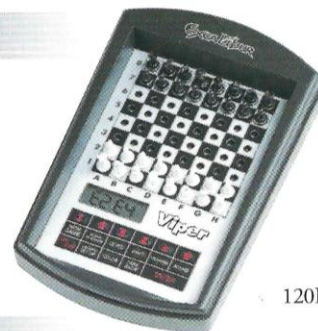

- Estimated Strength Rating of 1880
- 128 Levels Of Play
- Large book opening library
- Magnetic Board And Pieces With Storage Compartment

127E

Viper

Enjoy a challenging game of chess with the Viper portable electronic chess computer. With estimated strength rating of 1750, the Viper challenges players of all levels. Includes peg style chess pieces, a storage compartment, and snap on travel lid. Comes with large LCD window, 63 levels of play, a book opening library, and 1,000 hour battery life.

- Estimated Strength Rating of 1750
- 63 Levels Of Play
- LCD Window
- Long Battery Life
- Peg Style Pieces With Storage Compartment
- Snap On Travel Lid

120E

Travel Kingmaster

2 in 1 Chess & Checkers
Challenge yourself to a game of chess or checkers with this two in one portable computer game. The game includes peg style chess and checkers piece, a piece storage compartment and snap on storage compartment. With an estimated strength level of 1650, the Travel Kingmaster with teach mode helps beginners and challenges advance players.

- 2 Games in One
- 449 Level Settings
- Excalibur's Exclusive Teach Mode Teaches Beginners & Challenges Advanced Players
- Large LCD Display Shows Your Every Move

169E-2

Squire

This attractive travel chess computer includes peg style chess pieces, a piece storage compartment and a snap on travel lid. A large LCD window displays every move and function. A teach mode helps beginners learn the rules of chess and improve their game. With an estimated strength rating of 1650, the Squire plays a solid game at all levels.