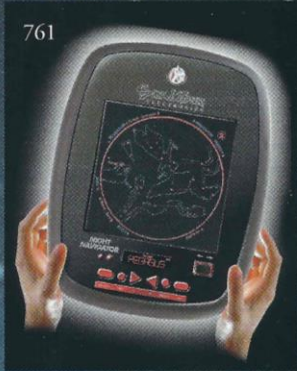

Night Navigator

Is that bright point of light Mars, our most Earth-like neighbor? Or is it Sirius, the "Dog Star," a blue giant 12 times the size of our sun and likely to have planets of its own? Is that pattern of stars a constellation that we could use to tell our direction, like the Big Dipper? Or is it one of the famous "birth" signs of the zodiac, like Gemini, Scorpio, or Aquarius?