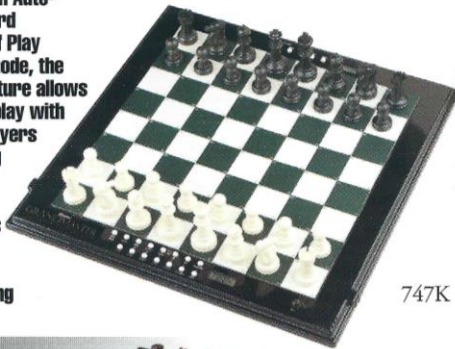

Grandmaster

World chess champions team up with Excalibur to bring you this electronic chess masterpiece. We used a tournament sized, auto-sensory vinyl playing surface and large weighted pieces. Designed for 1 or 2 players, the Grandmaster includes an LCD window and control panel on each side of the board. Includes a strong 100 levels of play, 32 book opening sequences, and 32 Great Games stored in memory! Beginners can improve their game with 5 teach modes, scoring, hints and analysis.

- Feather Touch Auto-Sensory Board
- 100 Levels of Play
- In 2 player mode, the Equalizer feature allows beginner to play with advanced players
- Book Opening Trainer
- Built-in Dual Chess Clocks
- Enhanced Teach Mode
- 3 1/2 inch King

World Chess Champion 2294

For the true chess enthusiast, Excalibur brings you a strong, feature packed electronic chess game with elegant carved wood pieces and grained cabinet. The Karpov World Chess Champion 2294 comes with an official 2294 USCF rating and is programmed with great features; like a full-sized 6 digit LCD display, 8 user select game player modes, a large opening book library, and it can take back up to 112 moves.

- 128 Levels of Play
- Attractive wood-like Cabinet
- Hand Carved Wooden Pieces