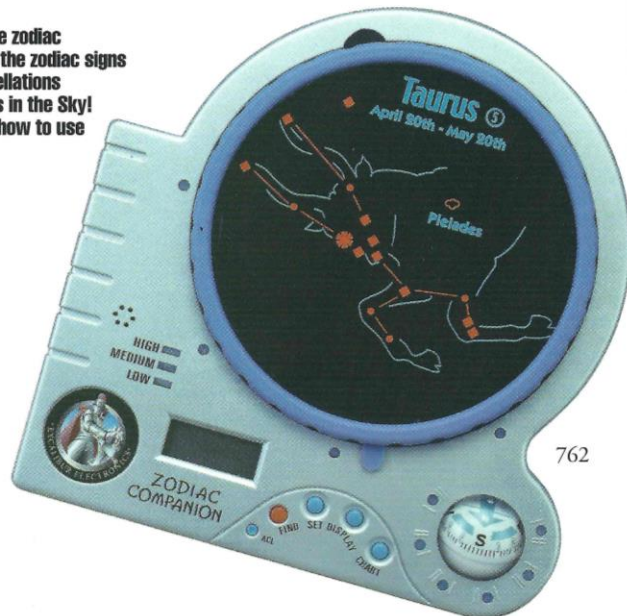

- 4 Player Computerized Scoring
- Electronic Voice Announcer and Sound Effects
- 9 Bright LED Displays Keep Track of Cumulative and Actual Scores
- 6 Deluxe Soft Darts
- Tournament Size Electronic Dartboard

SOFT TIP DARTS INCLUDED

GAME VARIATIONS!
Cricket Games
301
Challenge Games

COMPUTER CONTROLLED

PLO4

Zodiac Companion

Unlock the secrets to every personality with the Signs of the Zodiac

Find anyone's birth sign in the night sky! Gemini... Aquarius... Taurus... Pisces... Virgo... Now you can locate all 12 zodiac signs with the Zodiac Companion. Select one of the 12 charts and let the internal computer do the rest. The Zodiac Companion will tell you if the sign is viewable, which direction to look in the sky, and the proper elevation. Makes a great gift for those who love astrology or the stars.

- Automatically locates all 12 signs of the zodiac
- Shows how the stars connect to form the zodiac signs
- Includes 12 charts of the zodiac constellations
- Bonus! Information packed book - Signs in the Sky!
- Explores the wisdom of astrology and how to use it to improve life.

762

Vibrating Pinball

Turn on the Vibrating Pinball and set off for exciting four-flipper action! Vibrating Pinball plays like real arcade pinball with realistic sound effects, flashing LED lights, and an exciting vibrating response to hitting bumpers. Catch the action on the realistic LCD screen and get an extra ball for every 10,000 points scored. Great fun for the kid in all of us.