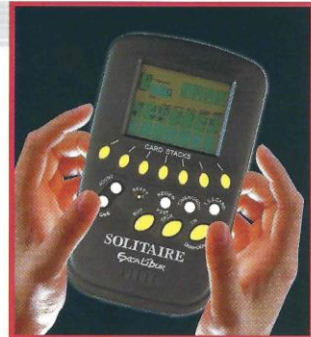

Vibrating Pinball

Turn on the Vibrating Pinball and set off for exciting four-flipper action! Vibrating Pinball plays like real arcade pinball with realistic sound effects, flashing LED lights, and an exciting vibrating response to hitting bumpers. Catch the action on the realistic LCD screen and get an extra ball for every 10,000 points scored. Great fun for the kid in all of us.

158E

LCD Backgammon

Enjoy the game of Backgammon with this unique portable electronic unit. Each button is conveniently located for ease of play. The Electronic Backgammon comes with 2 levels of play for beginners and advanced players. The entire game is played on a large LCD display, which means you don't have to worry about loose pieces.

- Large LCD Display
- 2 Levels of Play
- 1 or 2 Players
- Electronic Dice
- Take Back Move
- Easy Portability
- Stores Game In Memory

367

Mason's Maze

This incredible compact game is packed with 9999 games! Not only does it come with the popular multi level Brick Layer games, it also has other great challenges like fast action Grand Prix Shooting and the nerve wrenching Space Panic. Its large LCD display makes the game easy to see, while the smooth controls enables you to maneuver quickly and effortlessly.

- Large LCD Display
- Multi Games
- Sound Effects
- Convenient Controls

369

Solitaire

Forget about that loose deck of cards! Now you can enjoy the same game of Solitaire you find on most computers anywhere, anytime with this compact electronic unit. Small enough to fit in your pocket or briefcase, yet packed with great features for various types of game styles. Large LCD display enables you to view the game easily while convenient controls helps you to maneuver your cards.

- Play 1 or 3 Cards In Standard And Vegas Style
- Optional Timer
- Memory Save Feature

370