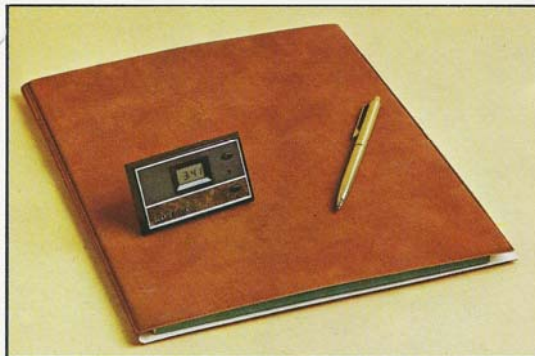

12-1980 [O-2301] Applied Concepts - The Time Tote (quartz clock)

Applied Concepts kwam nu eens een keer niet met een schaakcomputer, maar met een klein klokje waarvan het bestaan vrij onbekend is! De verschijningsdatum is niet te achterhalen, maar december '80 komt aardig in de buurt. Een hebbedingetje voor wie vaak onderweg was.

the TIME TOTE

A QUARTZ CLOCK THAT GOES ANYWHERE

This highly precision time piece can be taken with you anywhere. Its compact size (3" x 1 3/4" x 3/8") makes it perfectly at home in your pocket, purse or briefcase.

A swing-out stand gives the Time Tote lodging on your desk, workbench, kitchen counter, or your night-stand.

By using the magnetic mounting accessory, the Time Tote can be mounted on the dash-board of your car, truck, boat, or plane.

The Time Tote is a perfect gift for the graduating senior, the jogger, or any person on-the-go.

The Time Tote is available in private label, so your company can delight its customers at Christmas with your very own personalized clock face.

Features of the Time Tote are:

- 5 Functions — Month, Date, Hours, Minutes, Seconds
- Selectable Alternating Time-Date Mode
- A/M - P/M Display
- 12 Hour Format
- 4 Year Calendar
- Night Light

- Magnetic Mount for Car, Truck, Boat, Plane
- Fold-Out Stand for Desk, Table, Counter-Top, etc.
- Two 1.5v Standard Watch Batteries with Battery Life of 1 Year
- Futuristic Design For Multiple Uses

APPLIED CONCEPTS, Inc.

Manufactured By:
Applied Concepts, Inc.
207 North Kirby
Garland, Texas 75042 USA
(214) 494-0281

Domestic Marketing:
Applied Concepts Marketing, Inc.
Foreign Marketing:
Applied Concepts International
Marketing, Inc.

006-0023-00 REV. 0

Applied Concepts: The Time Tote - A quartz clock that goes anywhere
(copyright © 2014 by historian Hein Veldhuis)