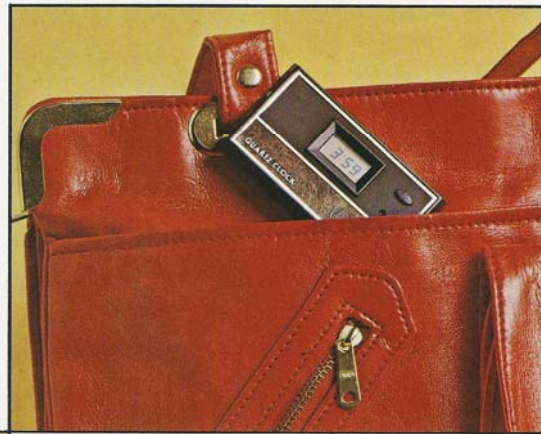

the TIME TOTE

A QUARTZ CLOCK THAT GOES ANYWHERE

This highly precision time piece can be taken with you anywhere. Its compact size (3" x 1 3/4" x 3/8") makes it perfectly at home in your pocket, purse or briefcase.

A swing-out stand gives the Time Tote lodging on your desk, workbench, kitchen counter, or your night-stand.

By using the magnetic mounting accessory, the Time Tote can be mounted on the dash-board of your car, truck, boat, or plane.

The Time Tote is a perfect gift for the graduating senior, the jogger, or any person on-the-go.

The Time Tote is available in private label, so your company can delight its customers at Christmas with your very own personalized clock face.

Features of the Time Tote are:

- 5 Functions — Month, Date, Hours, Minutes, Seconds
- Selectable Alternating Time-Date Mode
- A/M - P/M Display
- 12 Hour Format
- 4 Year Calendar
- Night Light

- Magnetic Mount for Car, Truck, Boat, Plane
- Fold-Out Stand for Desk, Table, Counter-Top, etc.
- Two 1.5v Standard Watch Batteries with Battery Life of 1 Year
- Futuristic Design For Multiple Uses