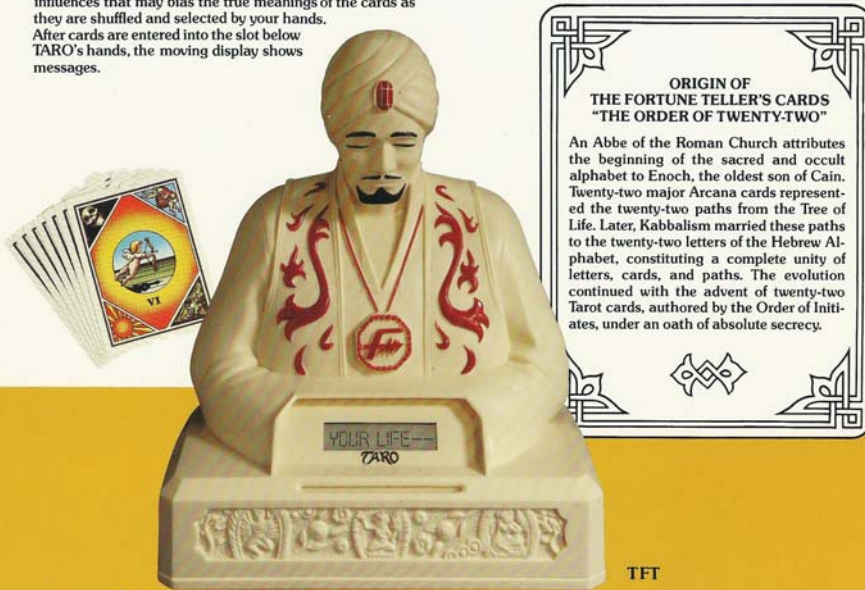

From Tarot, our computer has formulated a 20th Century program and deck of cards that reflect modern, scientific insight while retaining the mysticism of the original, ancient Major Arcana cards.

Now, Fidelity makes it possible for you to have your own personal card reader that is always available for your private use. TARO interprets meanings of the cards and gives readings much like a human card reader, but is objective and is never influenced by human emotions or other disturbing influences that may bias the true meanings of the cards as they are shuffled and selected by your hands.

After cards are entered into the slot below TARO's hands, the moving display shows messages.

TARO

The COMPUTERIZED MYSTIC CARD READER

TARO is 100% solid-state electronic circuitry, battery operated (9V), with easy-to-read LCD display and impact resistant housing. Includes complete deck of specially coded Fidelity cards. Battery not included. Size 8¼ x 7 x 4½ inches.