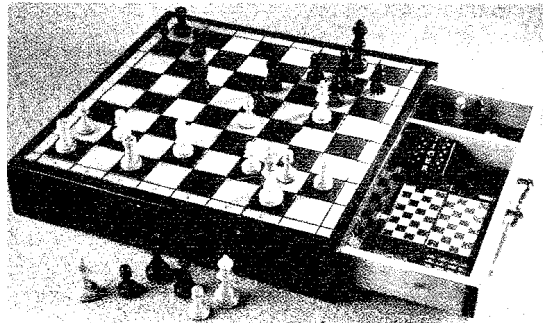

### **10-1995 [H-1401] Tiger - wooden board with Fidelity Travel Master**

In mijn zoektocht naar eigenaardige combinaties kwam ik de onderstaande computer tegen. Wie zou er een dergelijke schaakcomputer gekocht en nog steeds in zijn bezit hebben?

Tiger and Board

The Tiger which can be used on its own as a portable with a disc pieces provided, is supplied with a quality wood board as shown. Making this a multipurpose combination. Board contains drawer which can house the Tiger computer and pieces. Use the board for our own games, or when playing against the computer. The Fidelity Travel Master 'converted' to an easy-to-use calculator style. Program almost identical to Travel Champion (1871 Elo).

#### **Specifications**

- 64 Levels
- Game save
- Display
- Position evaluations
- Clocks
- Recommended line of play
- Board (39,5 x 39,5 cm.) and pieces are made in a rich wood
- Pieces are felted (King: 7,5 cm.)
- Board and Tiger complete: £99