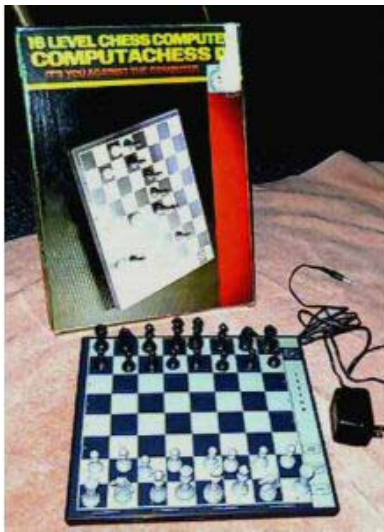

*can also be used with Model 6087 Silver Bullet

Instruction Booklets:

<u>Description</u>	<u>Price Each</u>
All Elite Models, 6085, 6110, 6098, 6097, 6094, 6100	\$ 5.00
6115, 6096, and 8004 Models	\$ 1.00
All other models (you must specify model of your game when ordering)	\$ 2.50

889.1081A02

Prices and terms subject to change without notice

**In 1989 komt Fidelity Computachess IV in beeld...
Fidelity Price List and Order Form - Effective July 1, 1989.**

(copyright © 2015 by historian Hein Veldhuis - www.schaakcomputers.nl)

- 16 levels of playing strength - Audible indication of moves
- Sensory surface records your moves & lights up the computer's moves
- Memory save feature - Computer plays many standard openings
- Castling - En Passant - Pawn promotion - Play black or white
- The play board is 9 x 9 inches
- Powered by AC adapter - Operates on 4 AA batteries