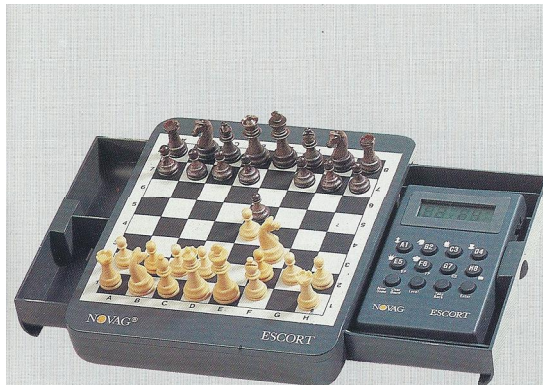

04-1988 [N-0501] Novag - **Escort**

Novag Art. Nr. 884. De **Escort** is een complete schaakcomputer met als basis de **Novag Solo**. Onder het schaakbord met magnetische stukken bevinden zich twee schuifladen. Daarin zijn de schaakcomputer en alle stukken overzichtelijk opgeborgen.

NOVAG® ESCORT

The NOVAG ESCORT provides all the technical features of the Solo but this time with the advantage of an accompanying beautifully moulded miniature chess set.

The ingenious design includes two drawers: one for storing captured men during play (or all the men during travel) and the other holding the chess computer module. The chess computer module can be removed for use with your favourite chess set whilst at home and replaced in the drawer for travel. The top of the unit forms a very clear miniature chess board for use with the magnetic chess men provided.

As well as the verify, set-up and mate-solve capabilities of the Solo the ESCORT also includes the same memory save feature.

One set of 4 x AAA cells (not supplied) will give you up to 1,000 hours of fascinating chess.